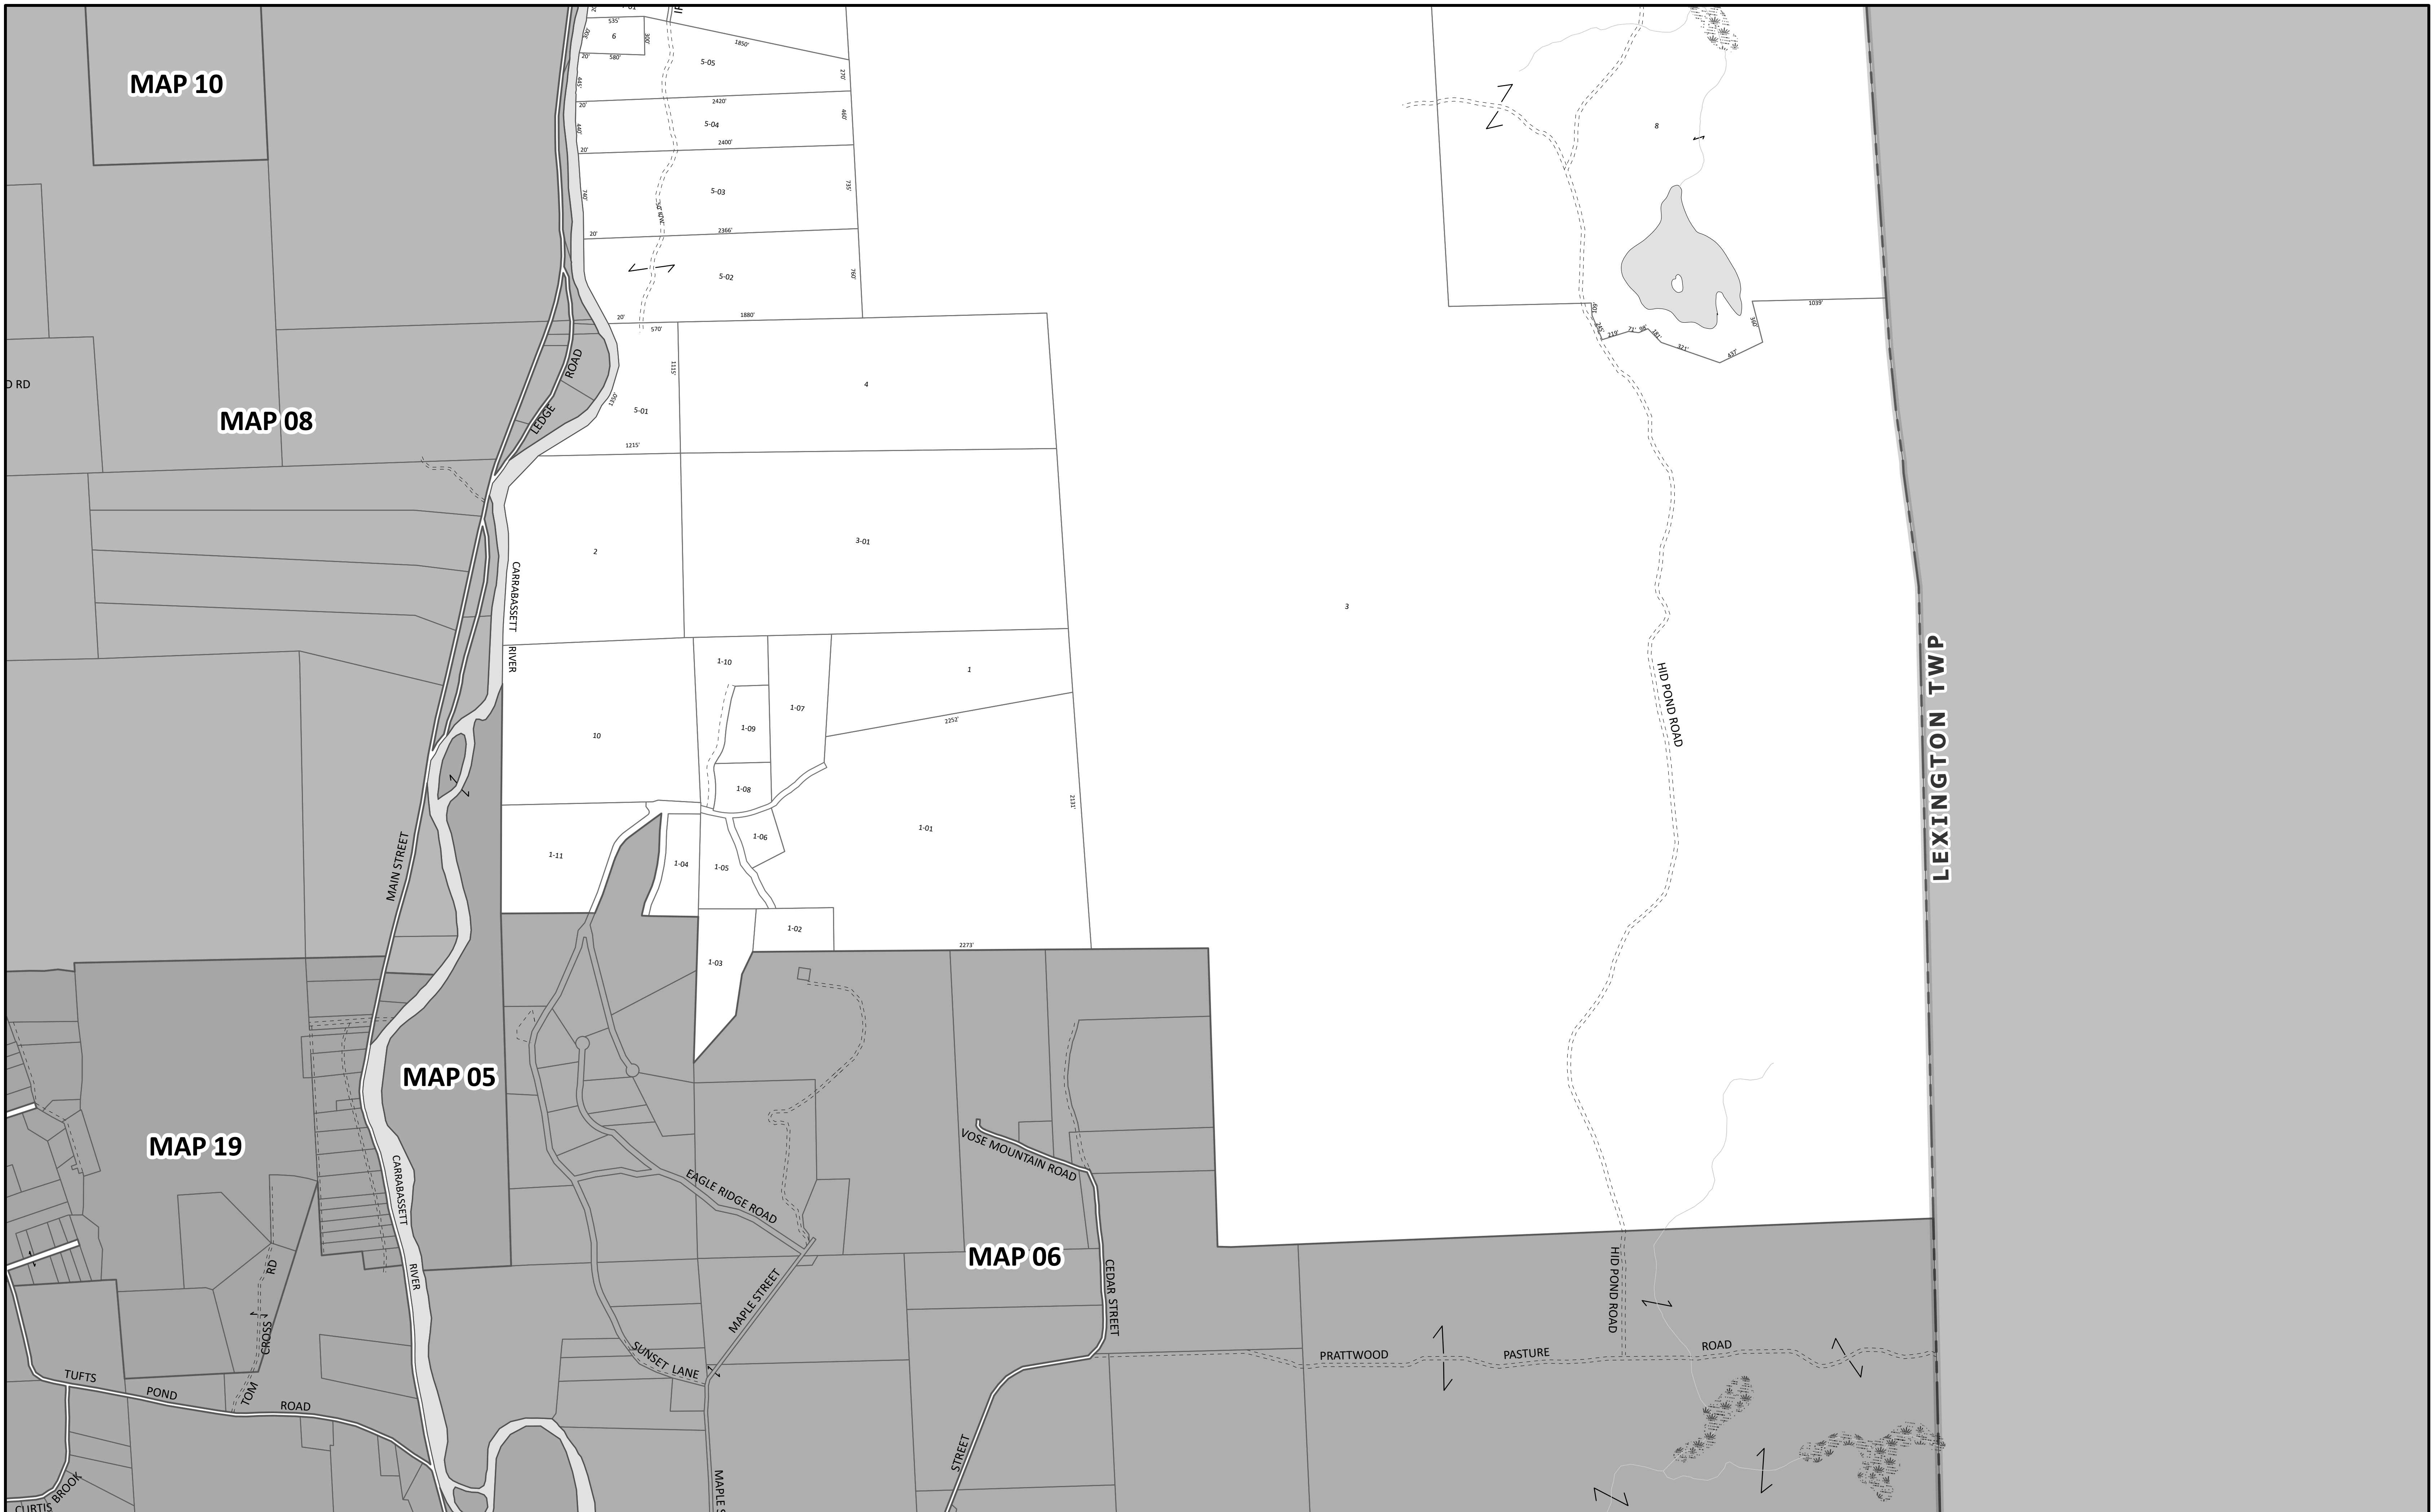

MAPS PREPARED BY:
SEBAGO
TECHNICS
WWW.SEBAGOTECHNICS.COM
175 John Robinson Rd., Suite 44
South Portland, ME 04106
Tel: 207-200-2100

UPDATES
SEBAGO TECHNICS 2015 - PRESENT UPDATES & CONVERSION
ACME LAND SURVEYING JUNE 2011 ORIGINAL TAX MAPS

PROPERTY MAP
TOWN OF KINGFIELD, MAINE
APRIL 1, 2022

009