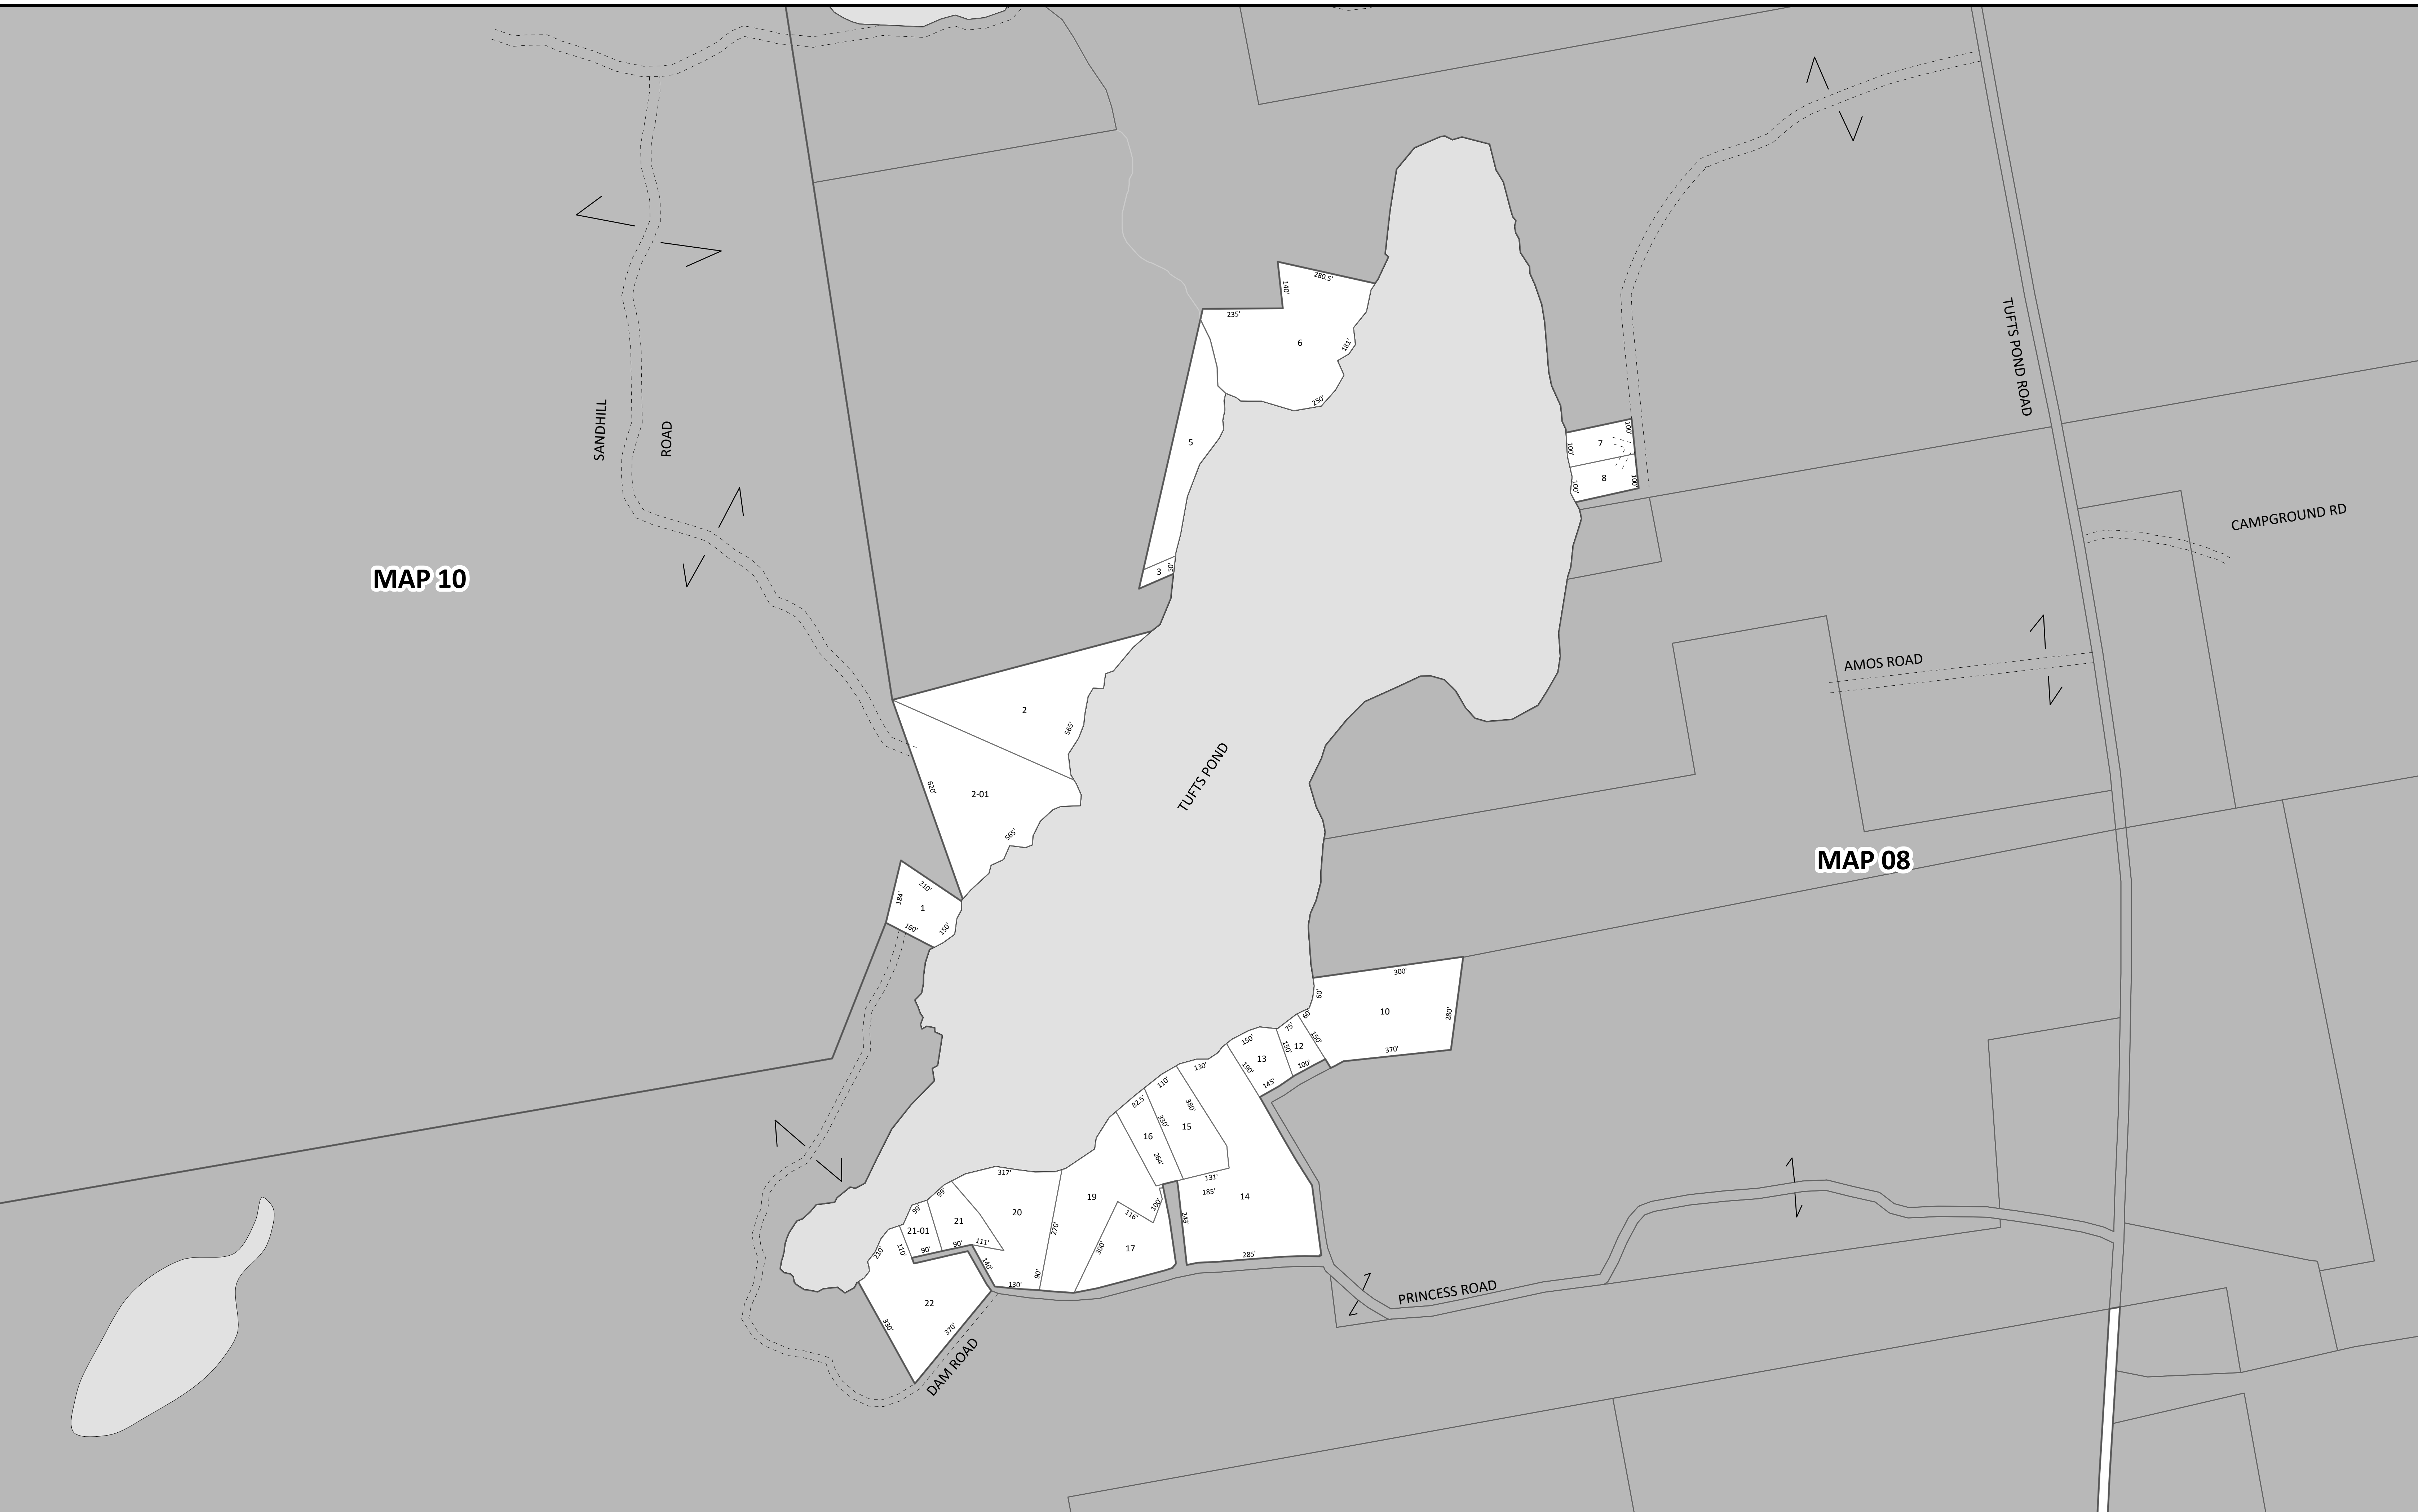

MAP 10

MAP 08

MAPS PREPARED BY:

UPDATES

SEBAGO TECHNICS 2015 - PRESENT UPDATES & CONVERSION
ACME LAND SURVEYING JUNE 2011 ORIGINAL TAX MAPS

PROPERTY MAP
TOWN OF KINGFIELD, MAINE
APRIL 1, 2022

020