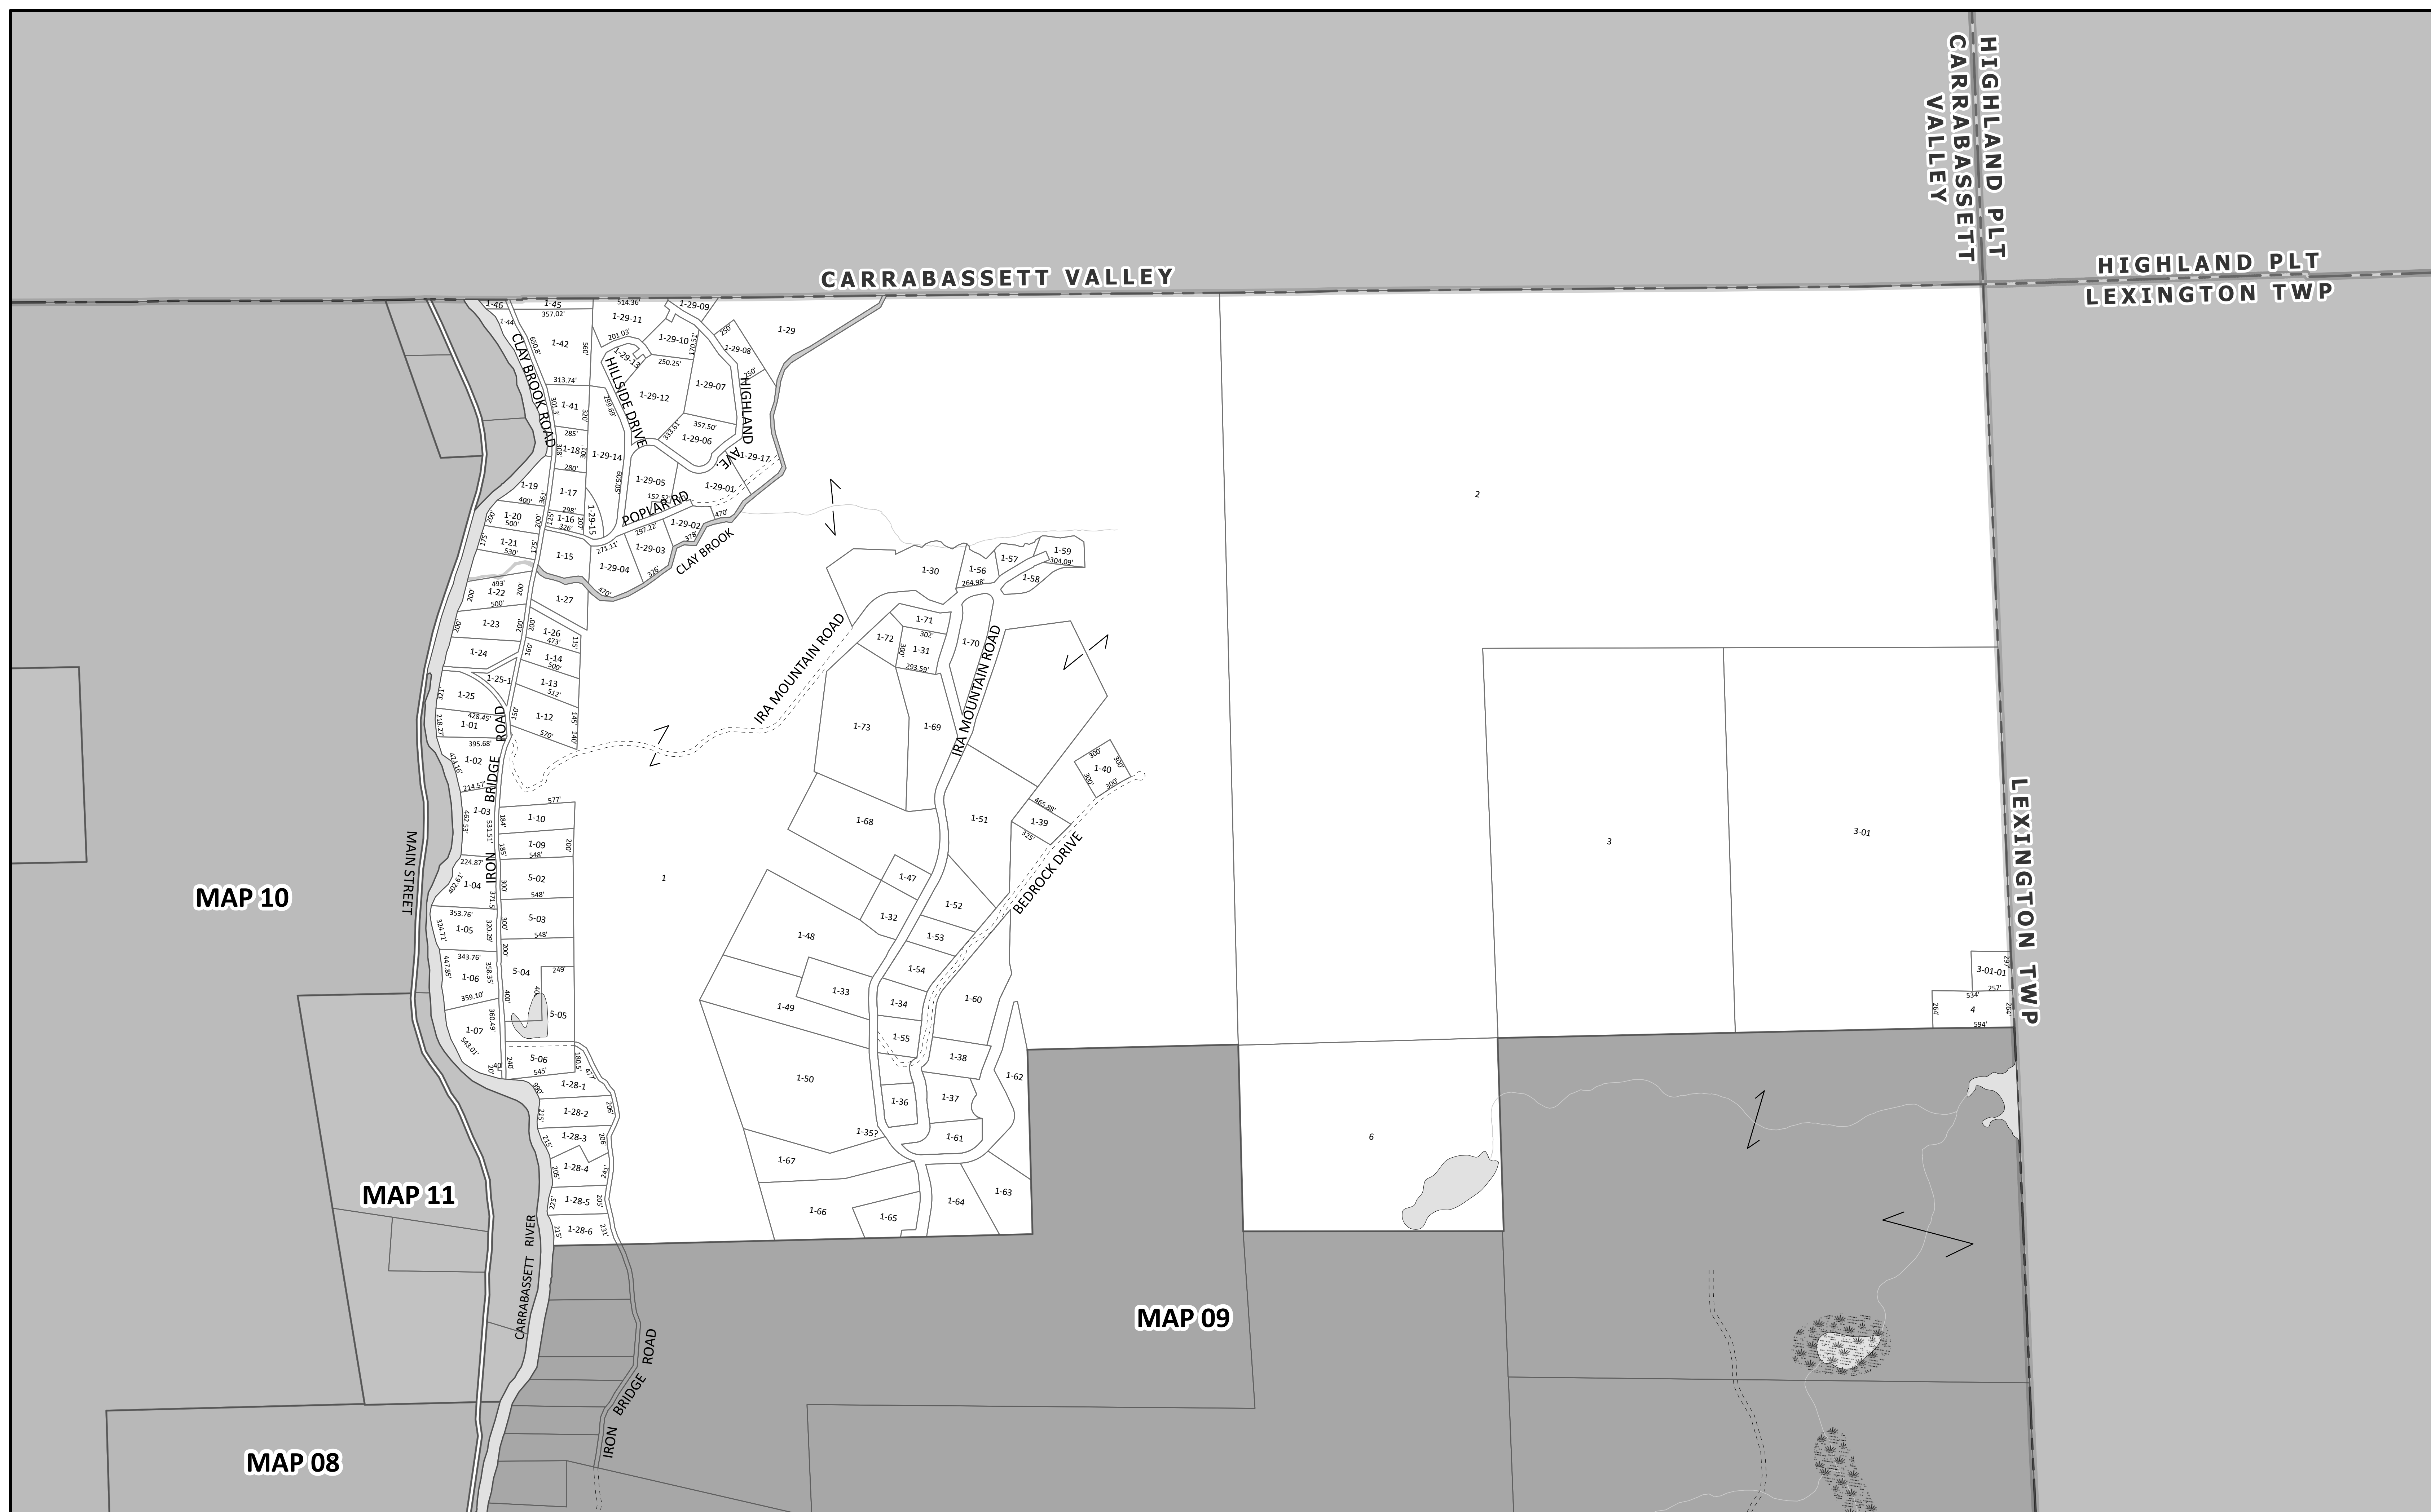

HIGHLAND PLT
CARRABASSETT
VALLEY

HIGHLAND PLT
LEXINGTON TWP

CARRABASSETT VALLEY

LEXINGTON TWP

MAP 10

MAP 11

MAP 09

MAPS PREPARED BY:
SEBAGO
TECHNICS
WWW.SEBAGOTECHNICS.COM
17 John Rollins Rd., Suite 44
South Portland, ME 04106
Tel: 207-200-2100

UPDATES
SEBAGO TECHNICS 2015 - PRESENT UPDATES & CONVERSION
ACME LAND SURVEYING JUNE 2011 ORIGINAL TAX MAPS

PROPERTY MAP
TOWN OF KINGFIELD, MAINE
APRIL 1, 2022

012