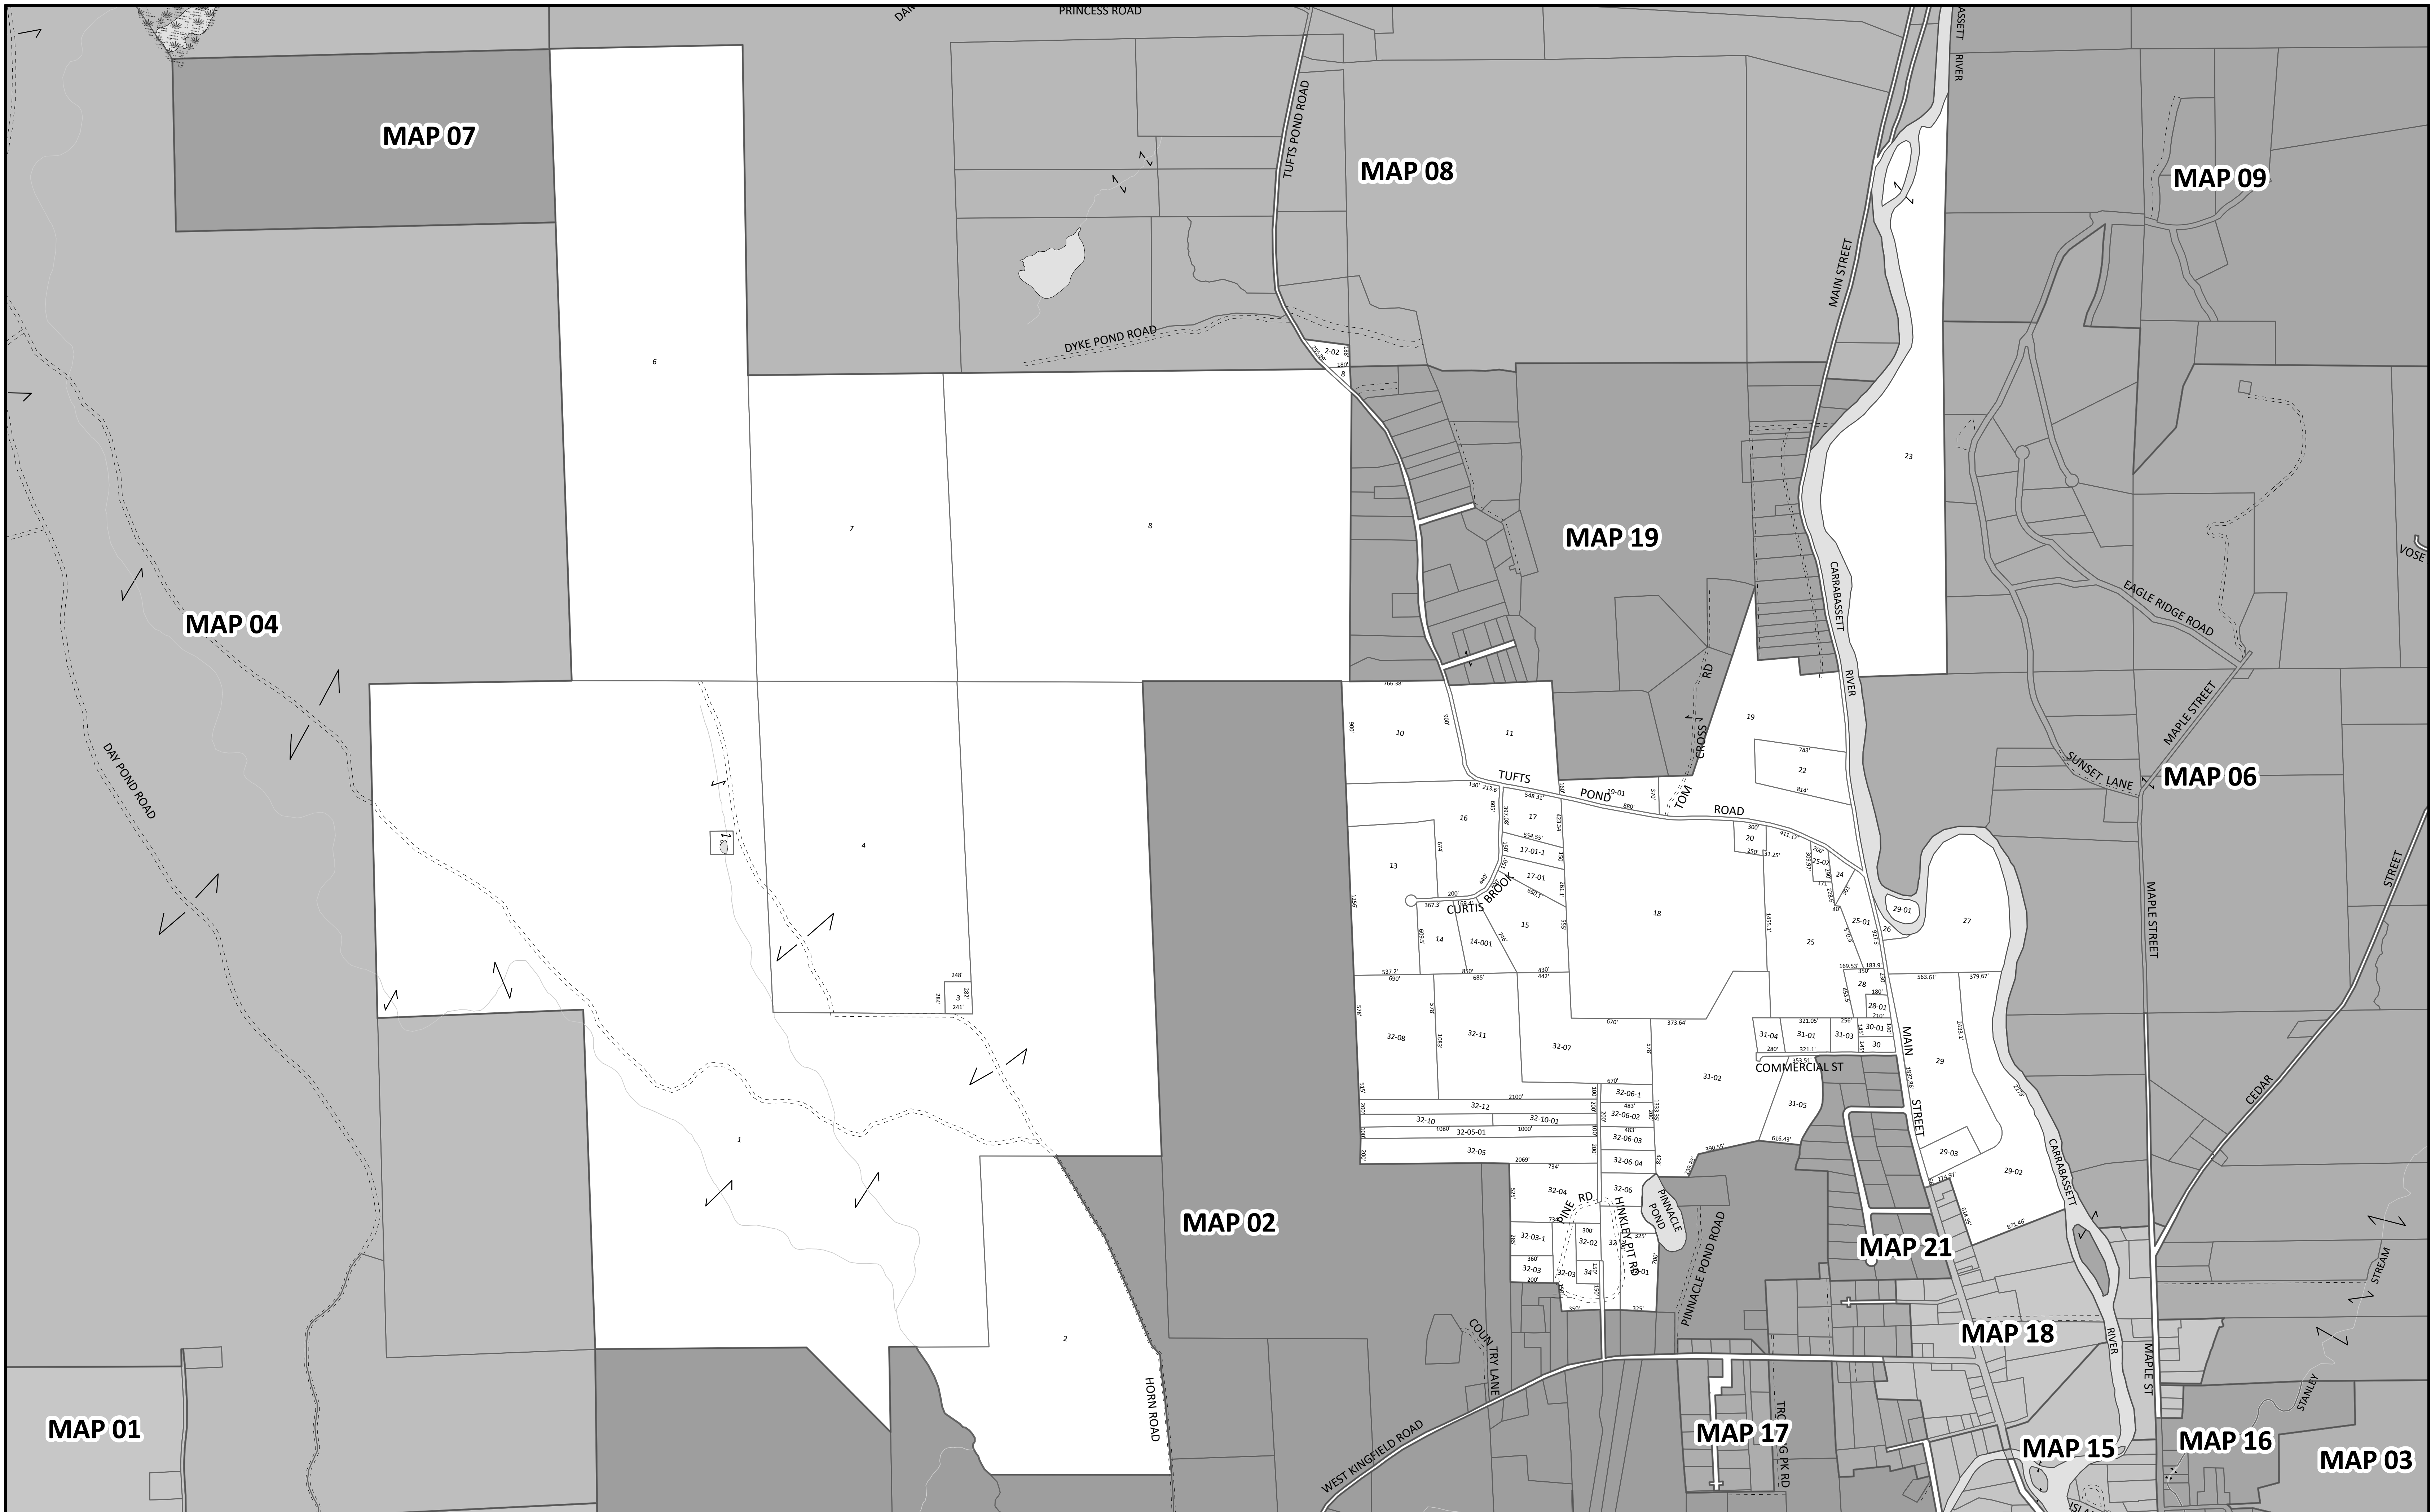

MAPS PREPARED BY:

UPDATES

SEBAGO TECHNICS 2015 - PRESENT UPDATES & CONVERSION
ACME LAND SURVEYING JUNE 2011 ORIGINAL TAX MAPS

TOWN OF KINGFIELD, MAINE

PROPERTY MAP

APRIL 1, 2022

005