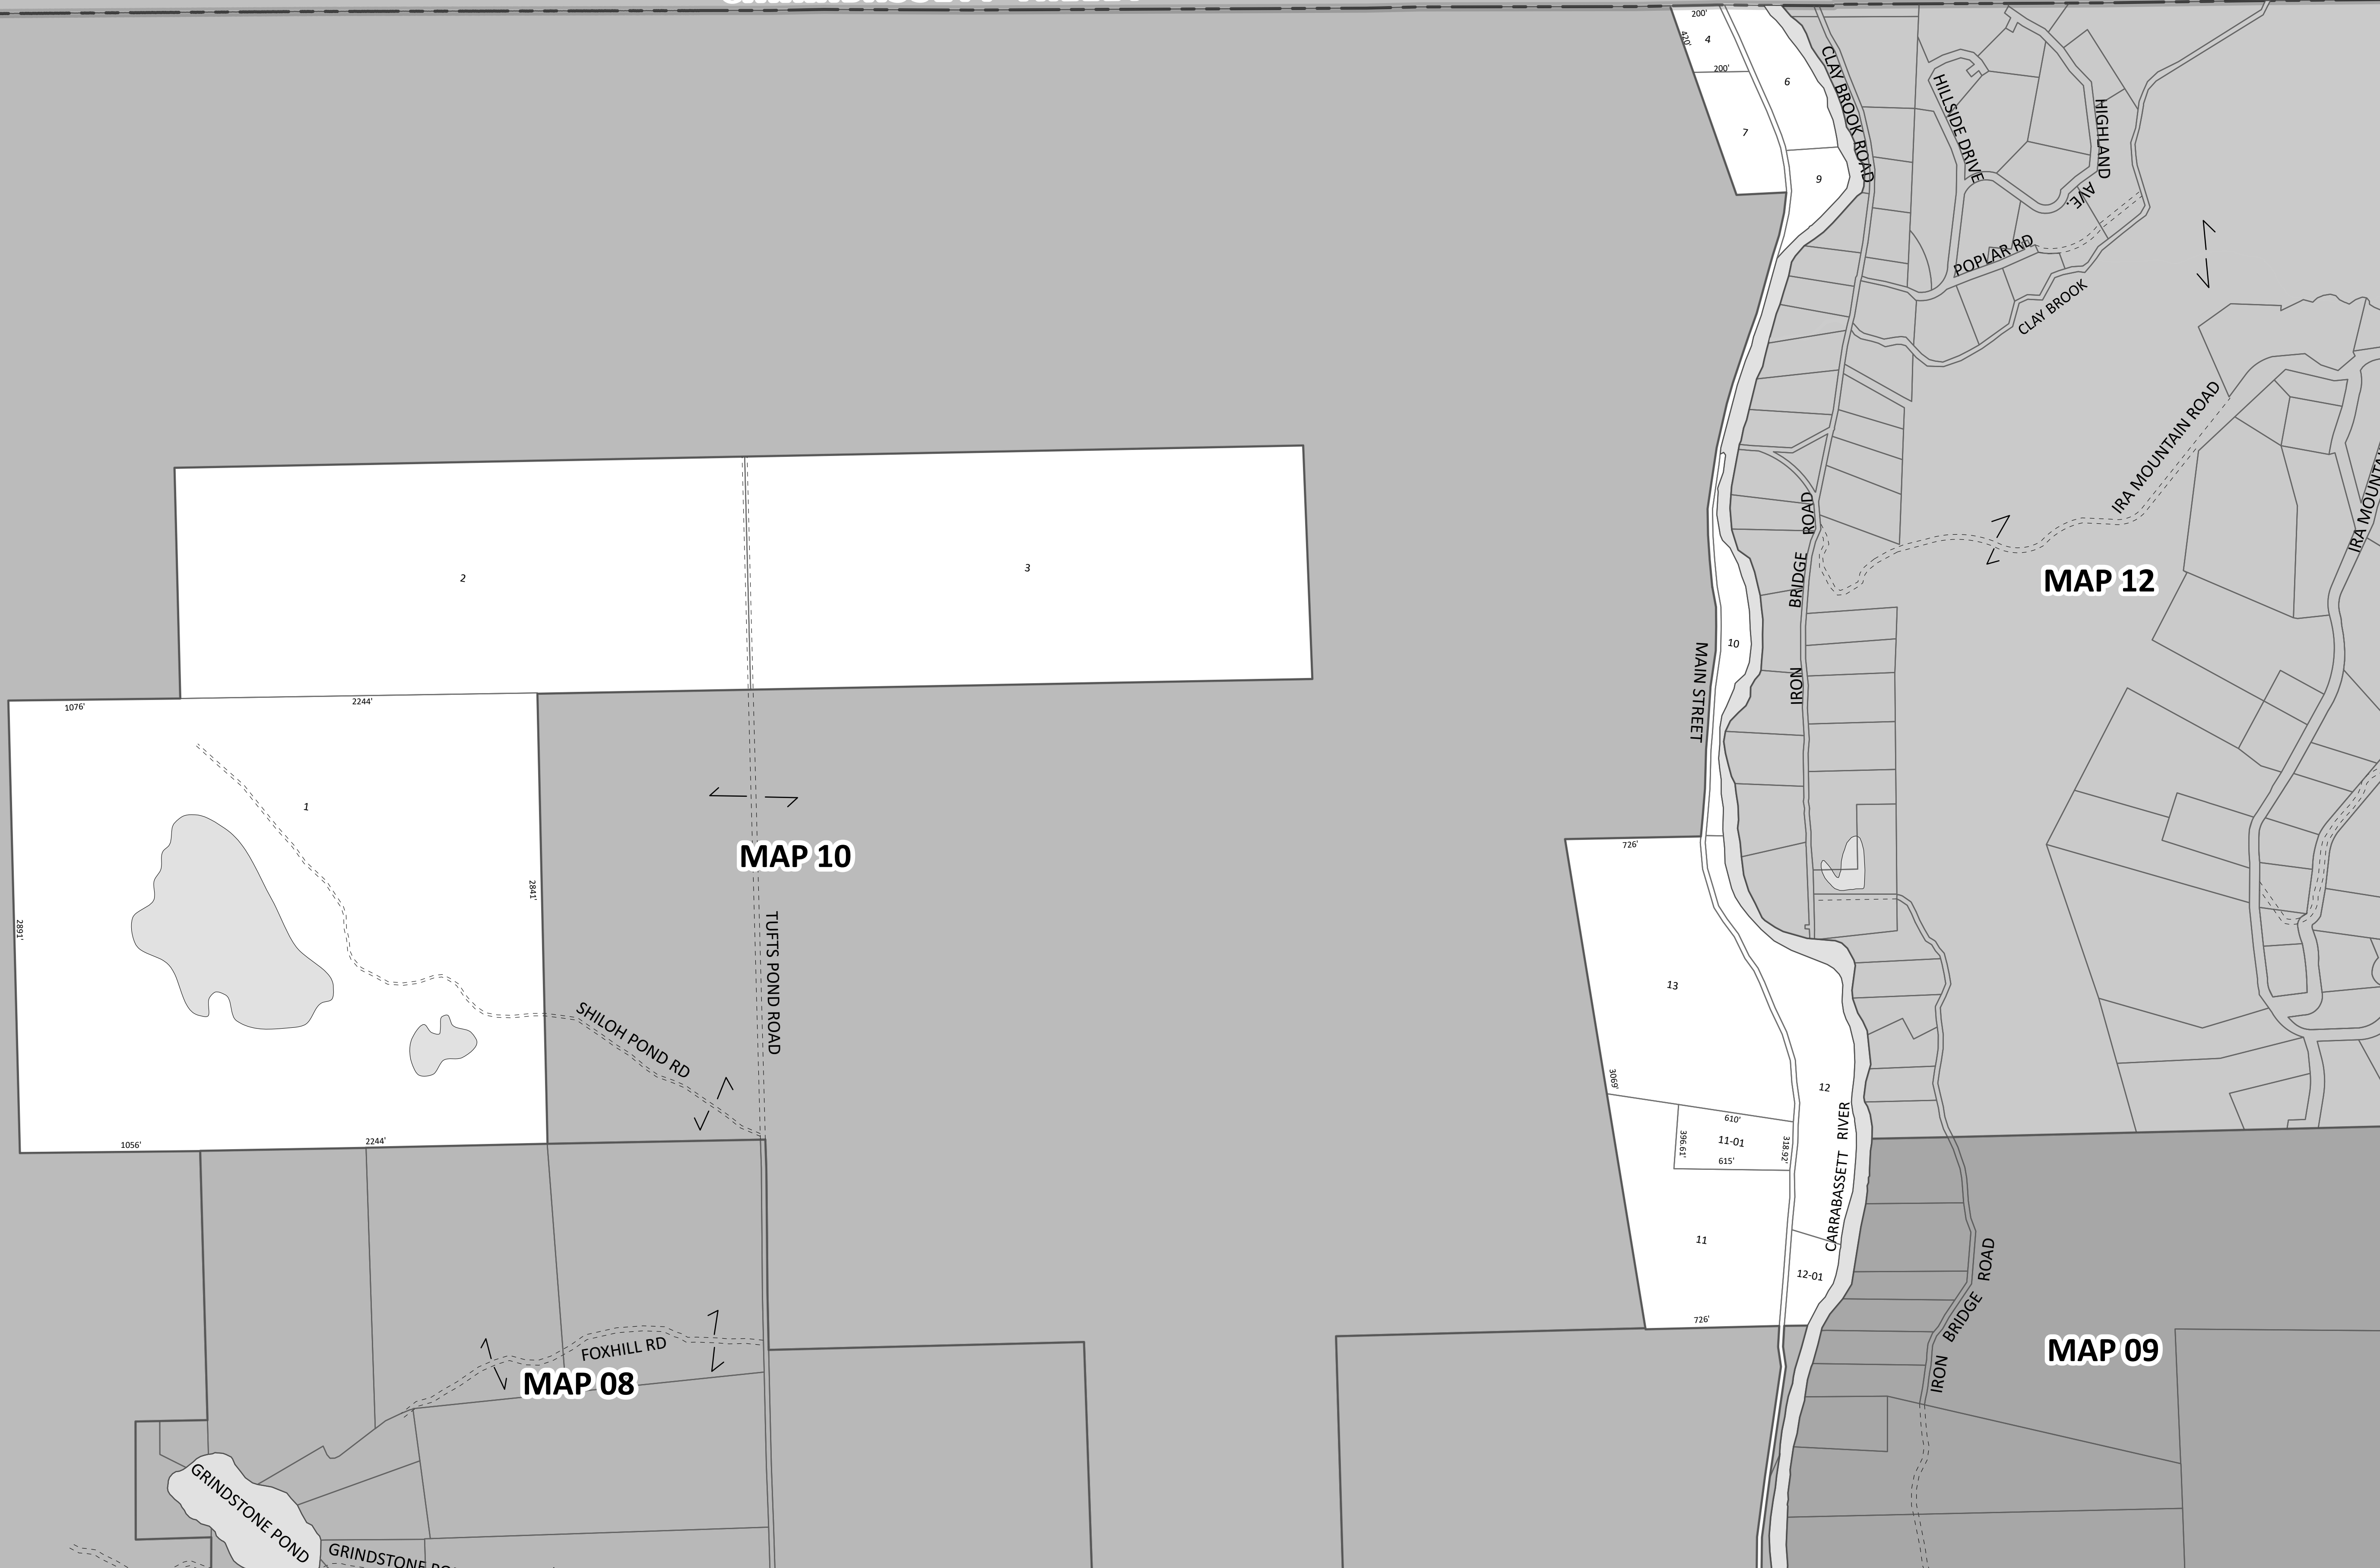

CARRABASSETT VALLEY

MAPS PREPARED BY:

UPDATES

SEBAGO TECHNICS 2015 - PRESENT UPDATES & CONVERSION
ACME LAND SURVEYING JUNE 2011 ORIGINAL TAX MAPS

PROPERTY MAP
TOWN OF KINGFIELD, MAINE
APRIL 1, 2022

011