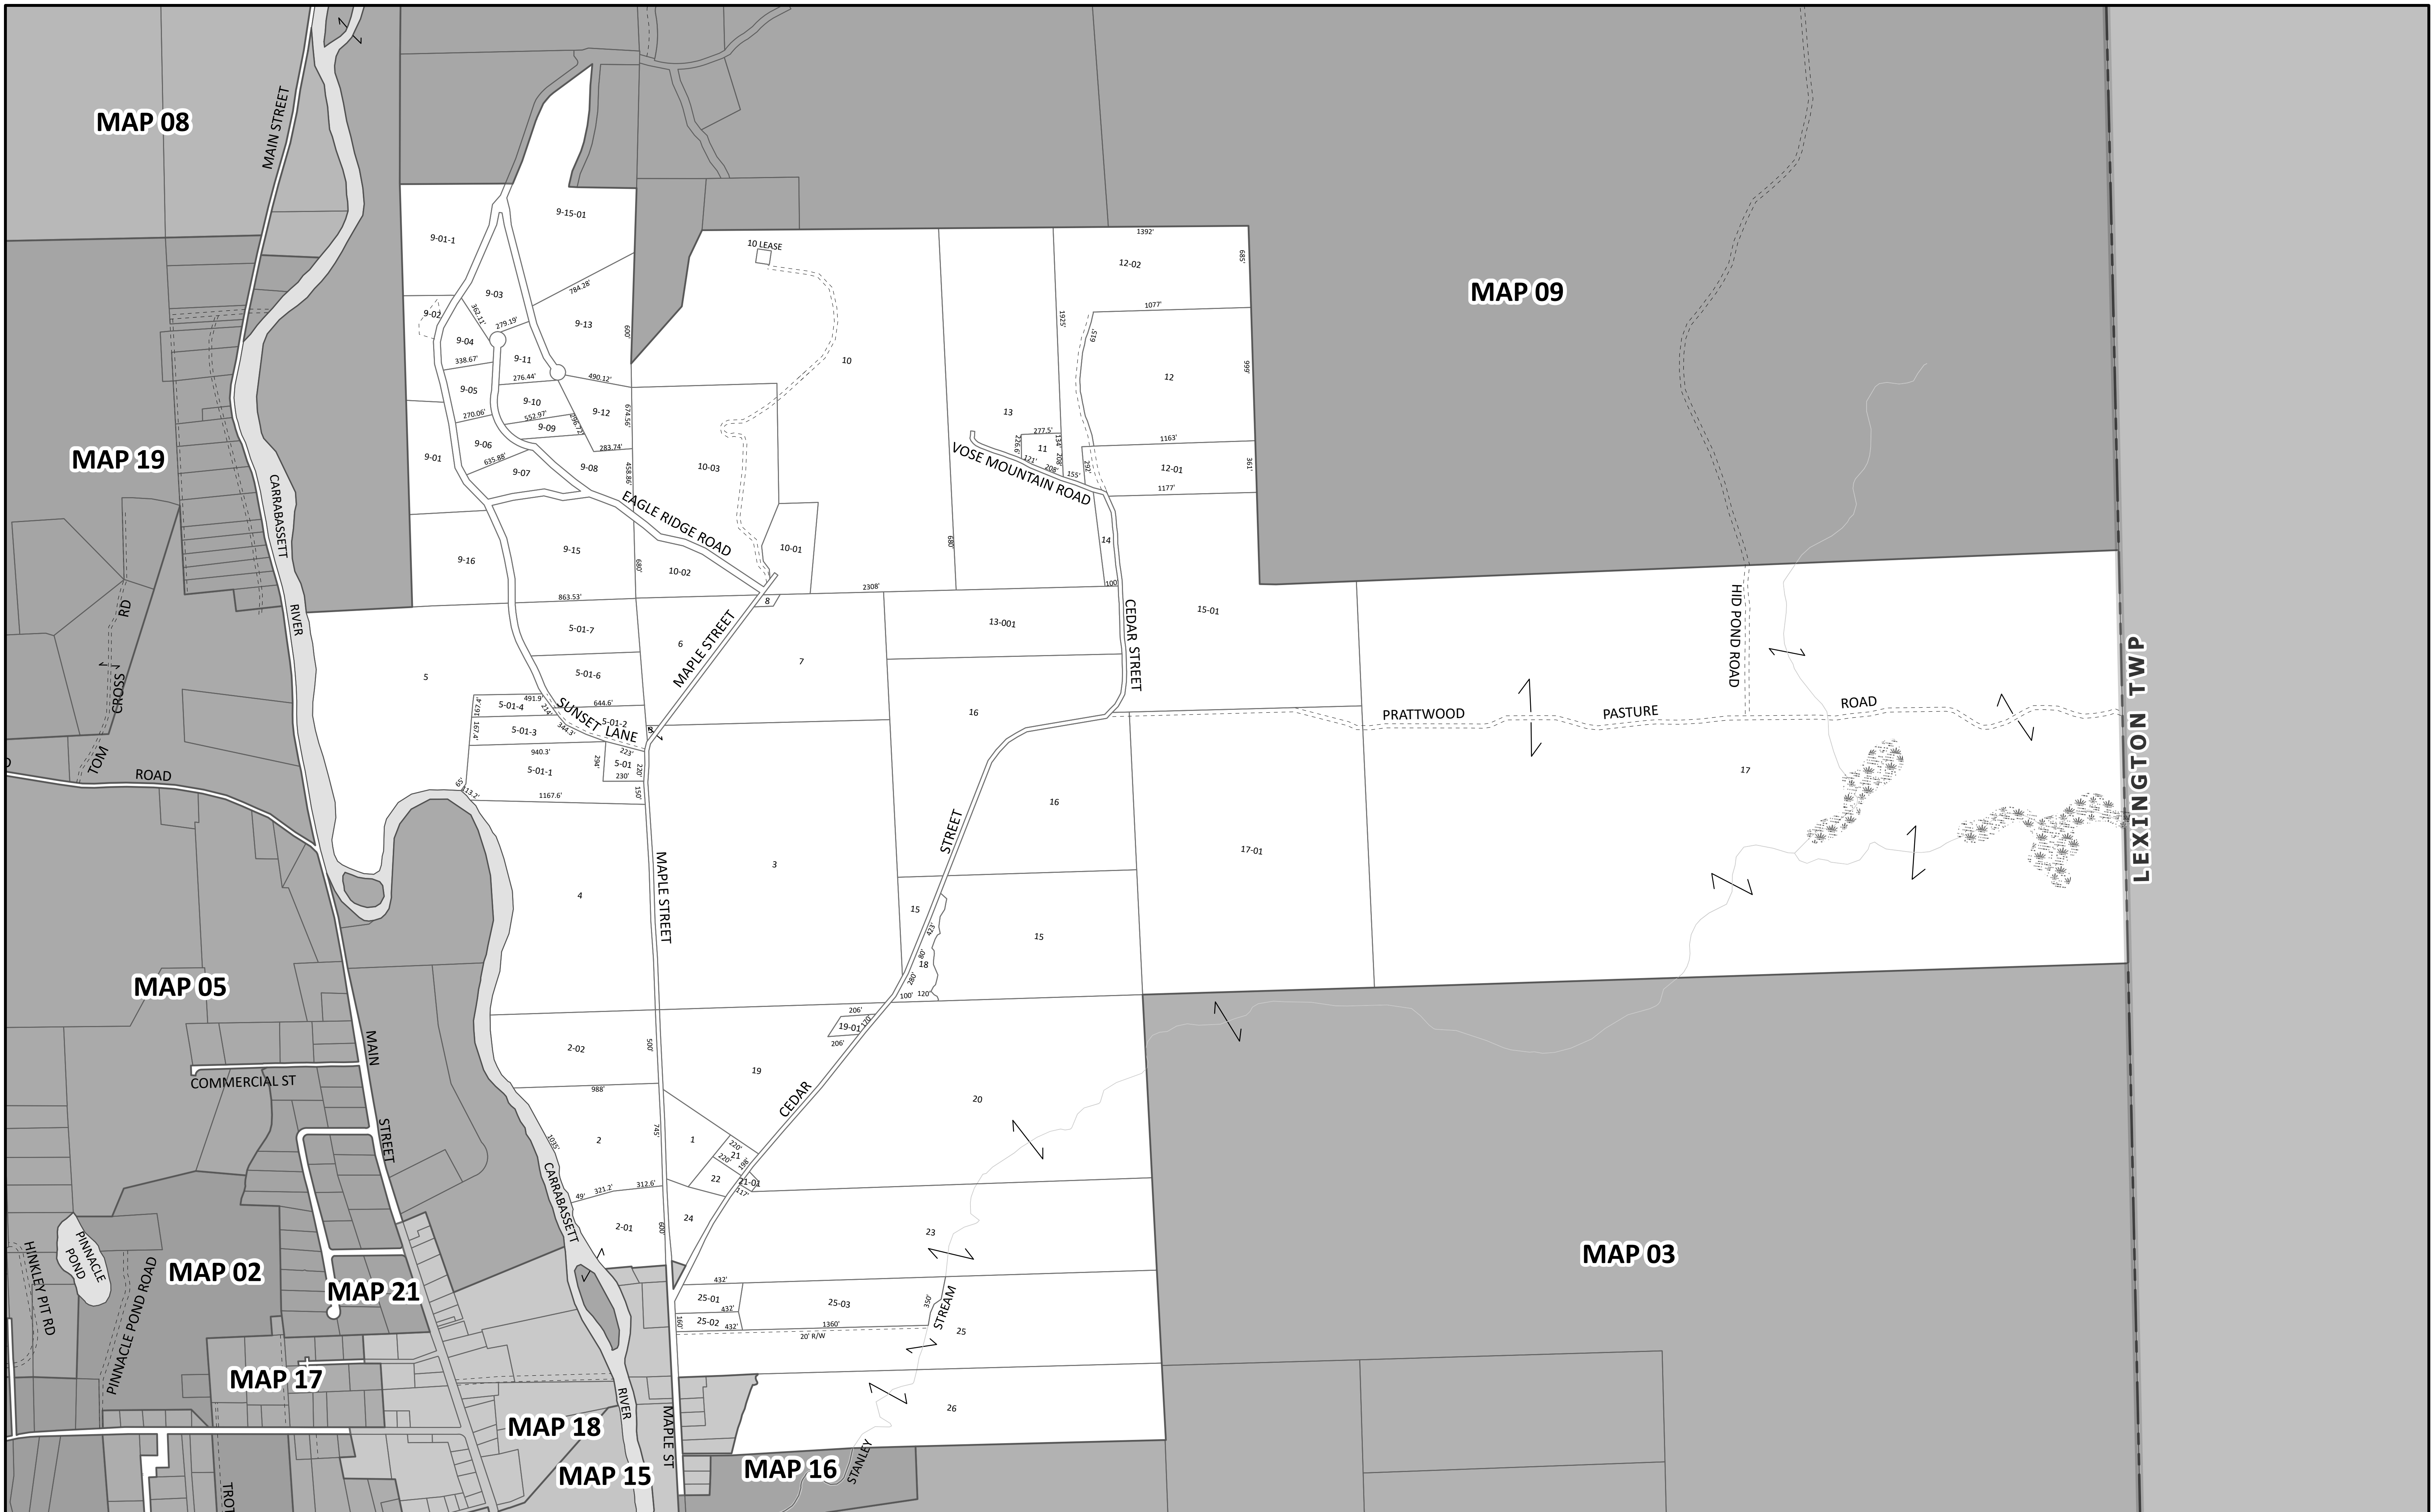

MAPS PREPARED BY:

UPDATES

SEBAGO TECHNICS 2015 - PRESENT UPDATES & CONVERSION
ACME LAND SURVEYING JUNE 2011 ORIGINAL TAX MAPS

PROPERTY MAP
TOWN OF KINGFIELD, MAINE
APRIL 1, 2022

006