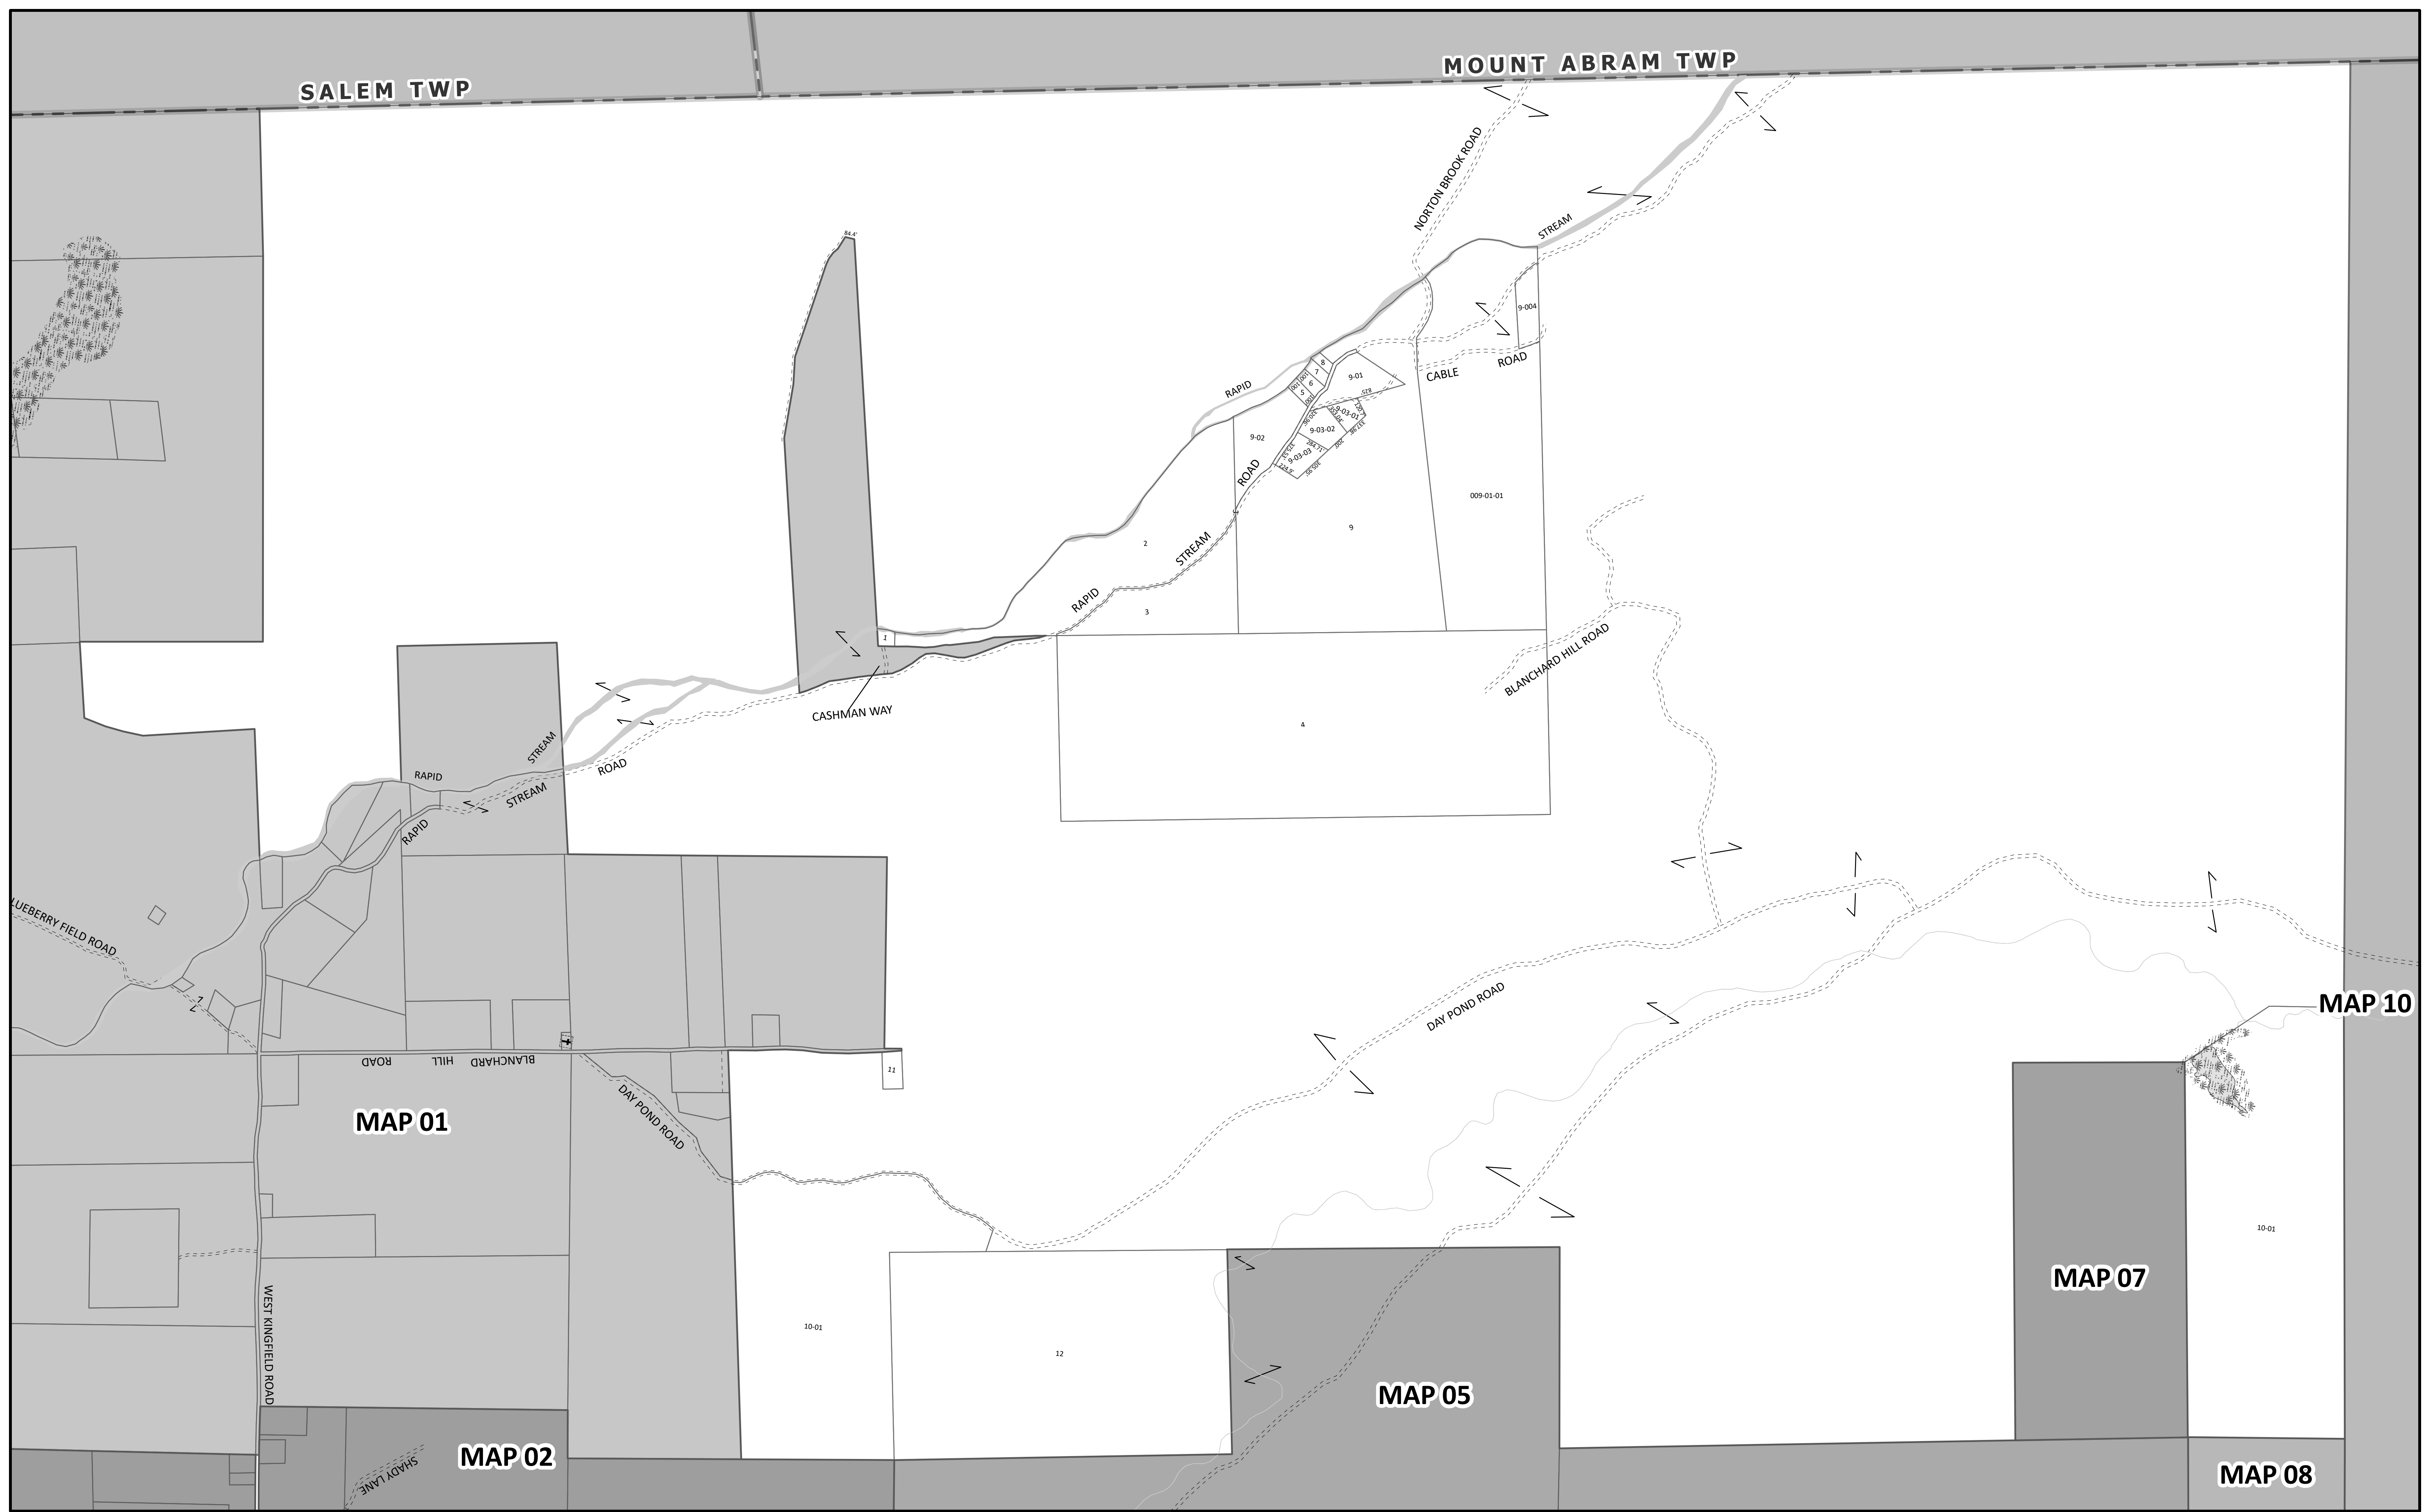

SALEM TWP

MOUNT ABRAM TWP

MAPS PREPARED BY:
SEBAGO
TECHNICS
WWW.SEBAGOTECHNICS.COM
175 John Robinson Rd. - Suite 404
South Portland, ME 04106
Tel: 207-200-2100

UPDATES
SEBAGO TECHNICS 2015 - PRESENT UPDATES & CONVERSION
ACME LAND SURVEYING JUNE 2011 ORIGINAL TAX MAPS

PROPERTY MAP
TOWN OF KINGFIELD, MAINE
APRIL 1, 2022

004