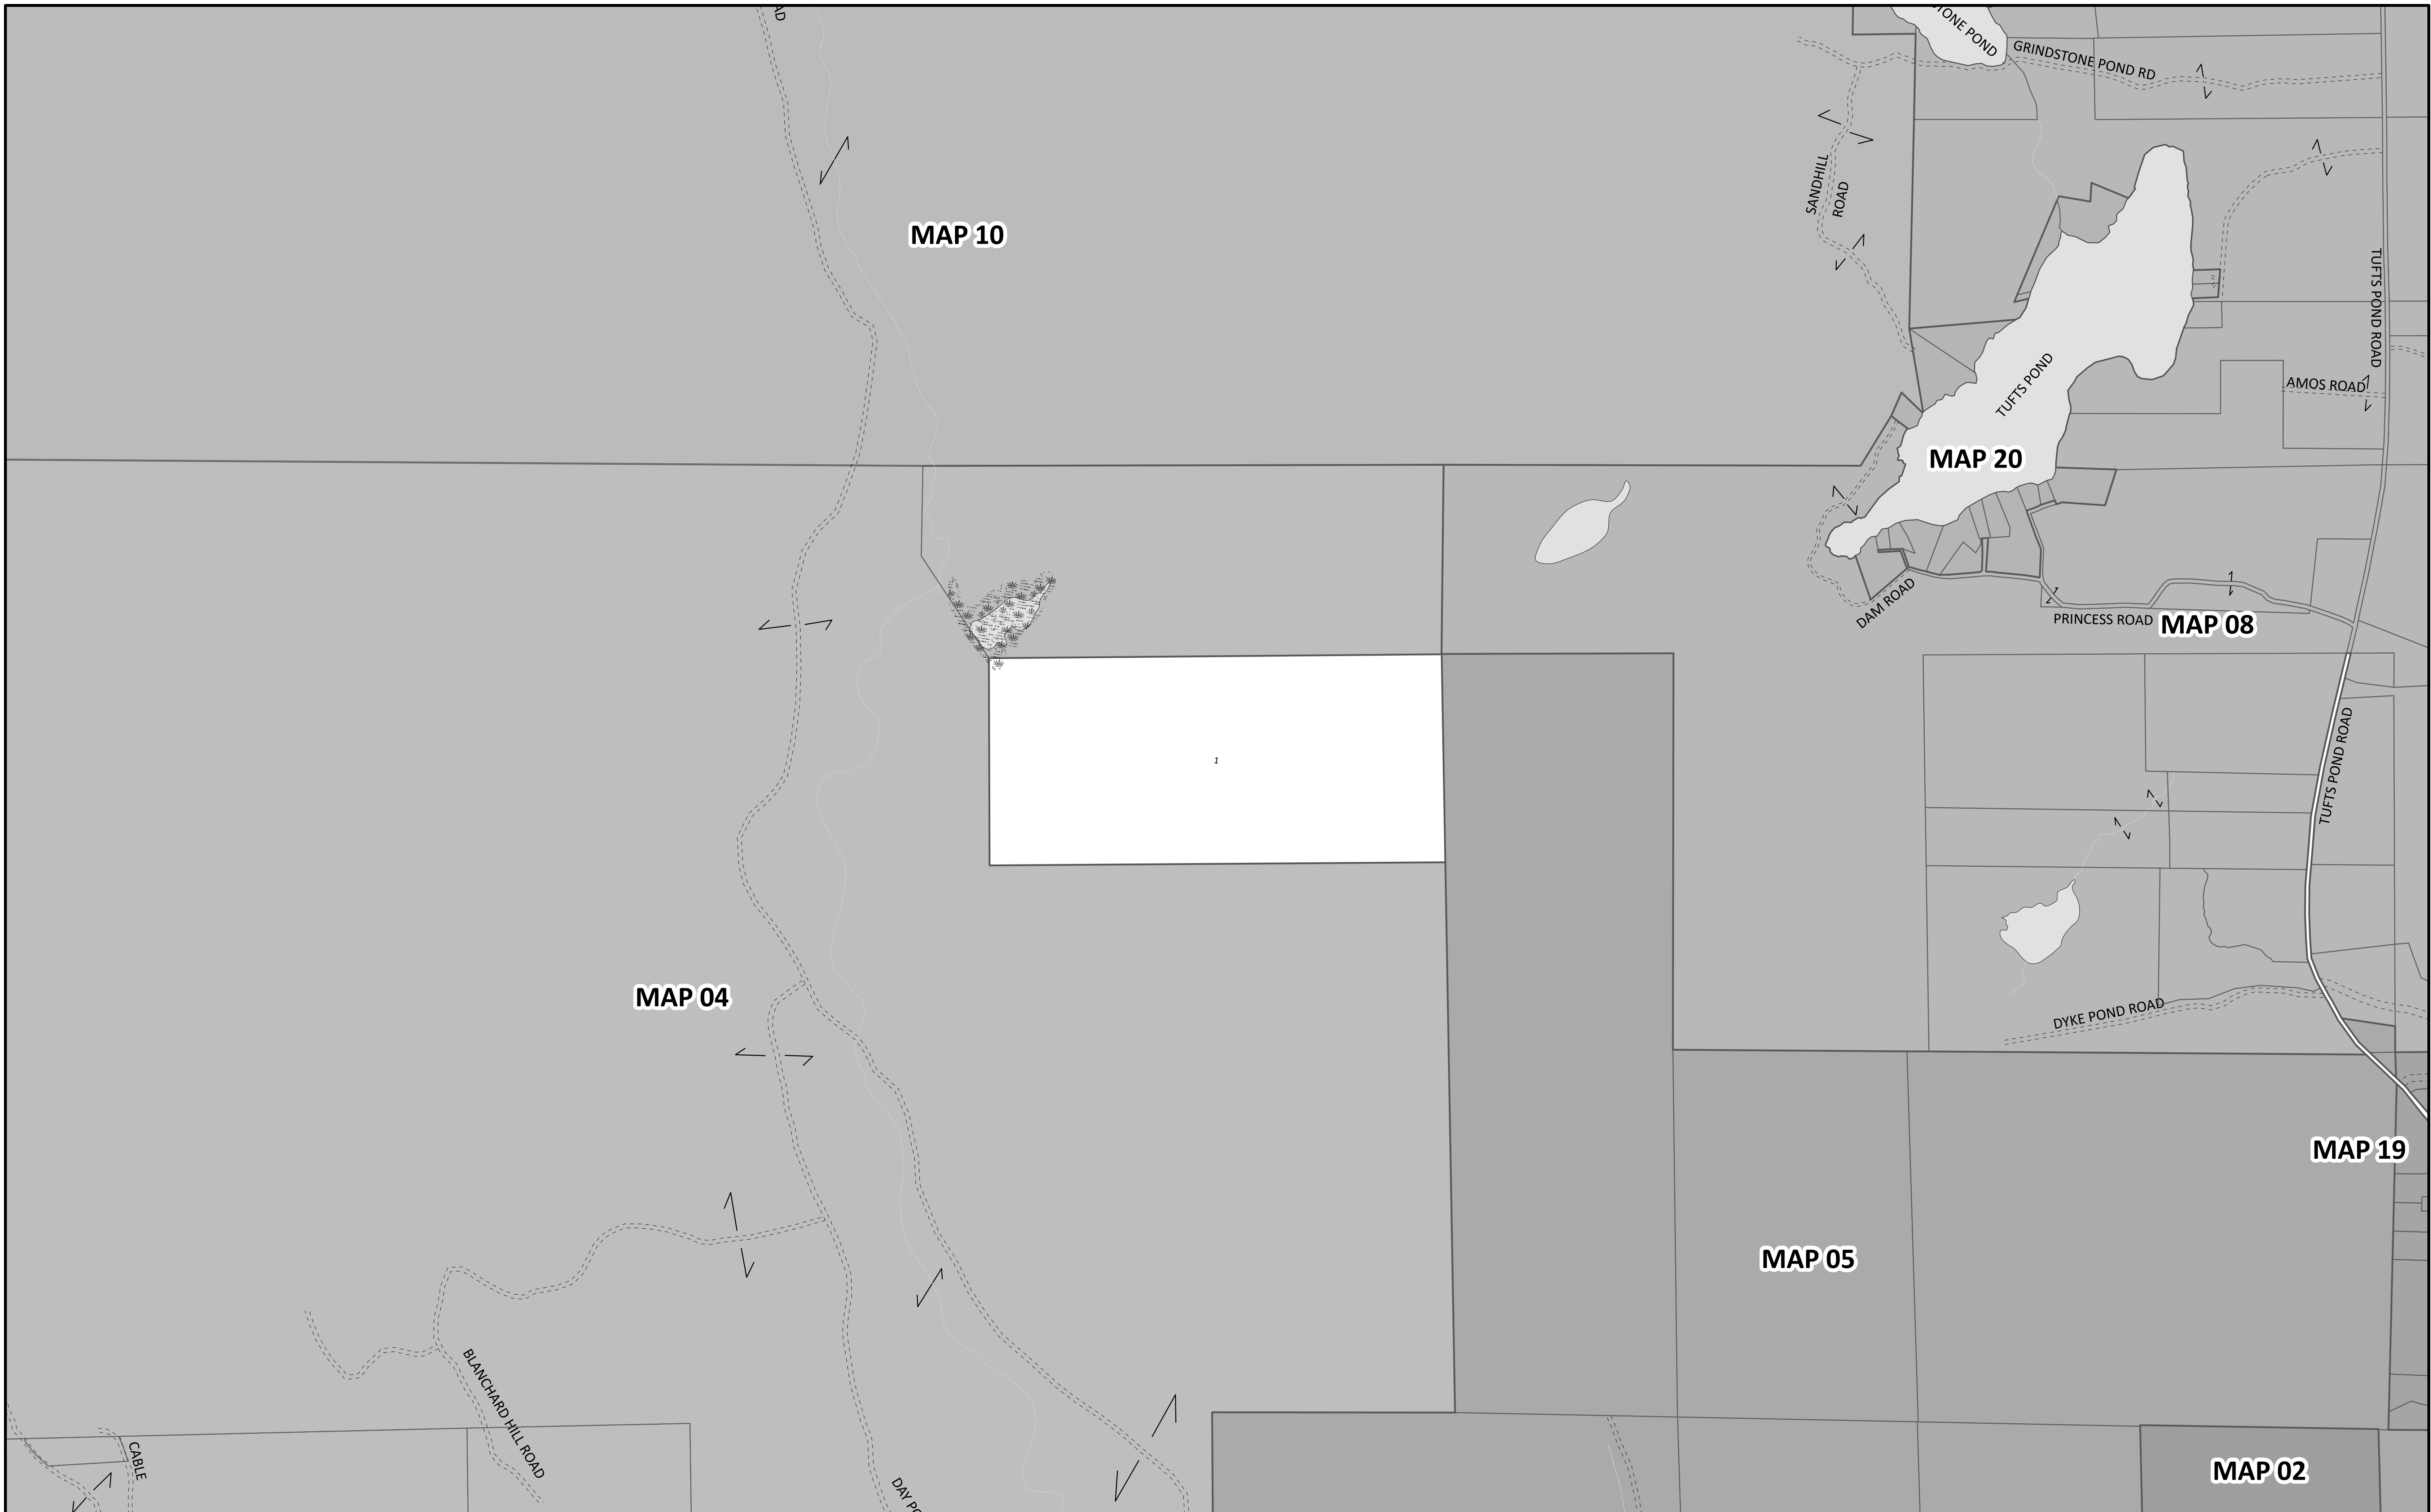

MAPS PREPARED BY:

UPDATES

PROPERTY MAP
TOWN OF KINGFIELD, MAINE
APRIL 1, 2022

007